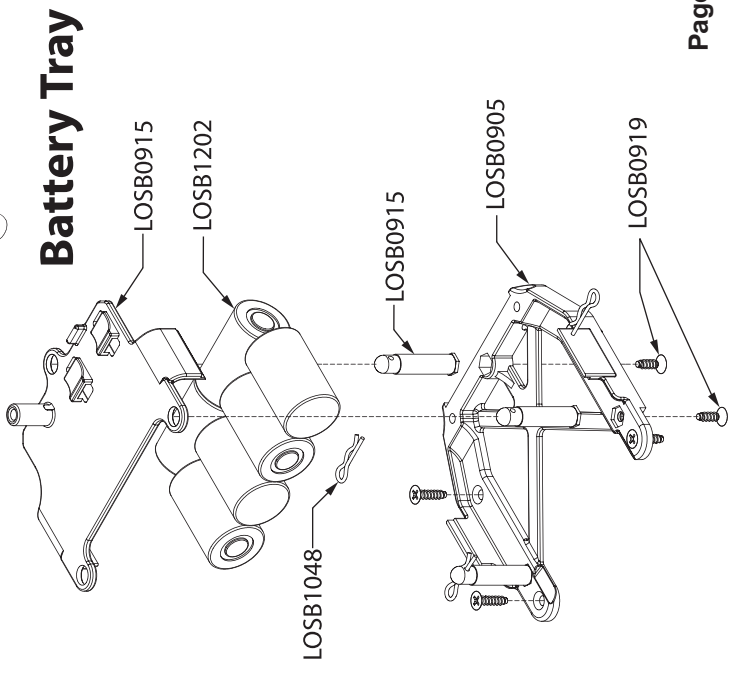

Battery Tray