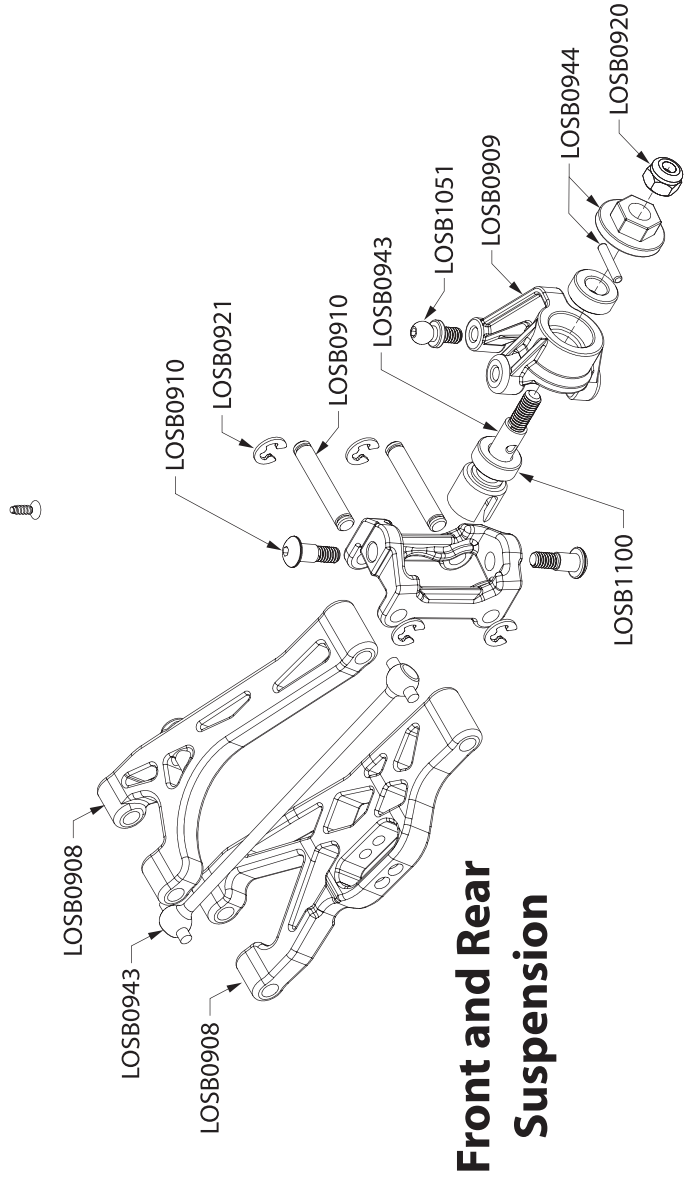

OPTIONAL PARTS

LOS0834 370 Motor Heat Sink Set (2)	\$14.99
LOS0836 "Insane" Option Motor Set (2)	\$59.99
LOS0837 "Insane" Options Motor (1).....	\$31.99
LOS0926 Sway Bar Set (Mini-LST)	\$6.50
LOS0936 Center Spool w/Metal Gears (Mini-LST).....	\$12.00
LOS0970 22T Pinion Gear Set (2) - 370 Motor.....	\$5.00
LOS0972 24T Pinion Gear Set (2) - 370 Motor.....	\$5.00
LOS0973 25T Pinion Gear Set (2) - 370 Motor.....	\$5.00

Servo/Steering Assembly

Battery Tray

Main Chassis

Front and Rear Suspension

Shock Assembly

Pinion, Spur Gear Slipper Assembly

Center Gear Box Assembly