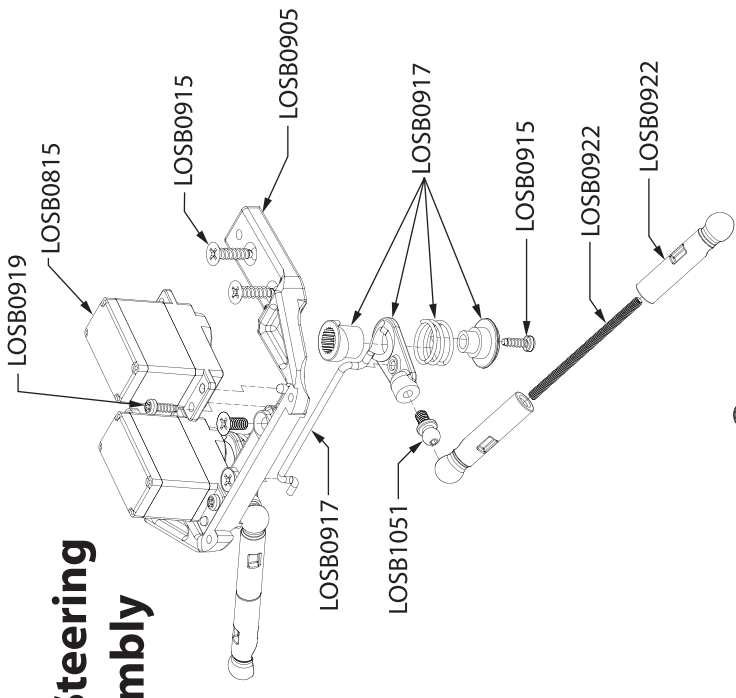

Servo/Steering Assembly