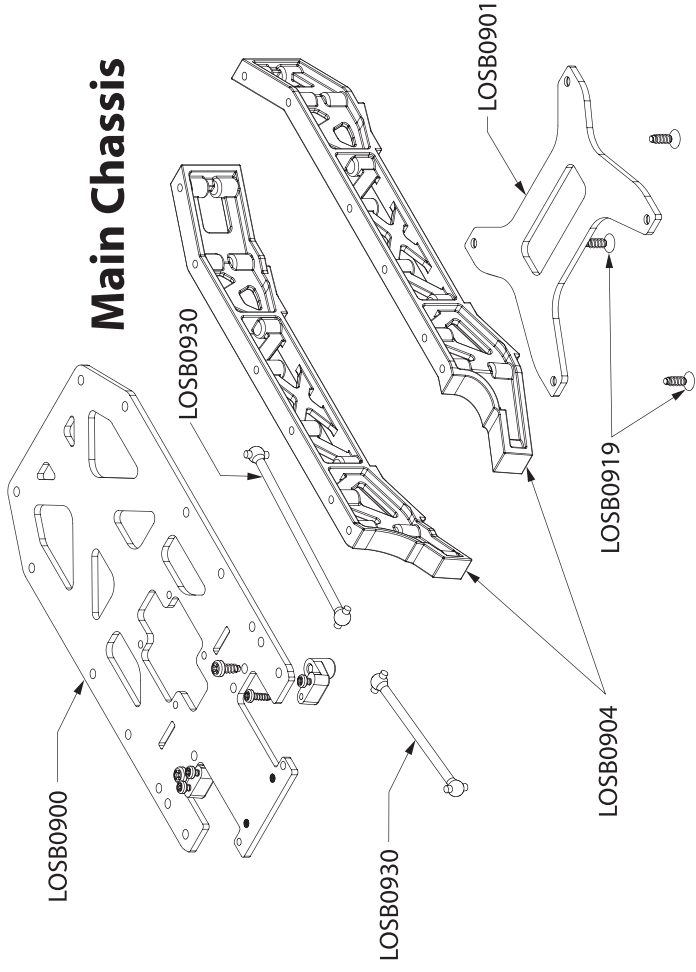

OPTIONAL PARTS

LOS0834 370 Motor Heat Sink Set (2)	\$14.99
LOS0836 "Insane" Option Motor Set (2)	\$59.99
LOS0837 "Insane" Options Motor (1).....	\$31.99
LOS0926 Sway Bar Set (Mini-LST)	\$6.50
LOS0936 Center Spool w/Metal Gears (Mini-LST).....	\$12.00
LOS0970 22T Pinion Gear Set (2) - 370 Motor.....	\$5.00
LOS0972 24T Pinion Gear Set (2) - 370 Motor.....	\$5.00
LOS0973 25T Pinion Gear Set (2) - 370 Motor.....	\$5.00

Servo/Steering Assembly

Battery Tray

Main Chassis

Front and Rear Suspension

Shock Assembly

Pinion, Spur Gear Slipper Assembly

Center Gear Box Assembly