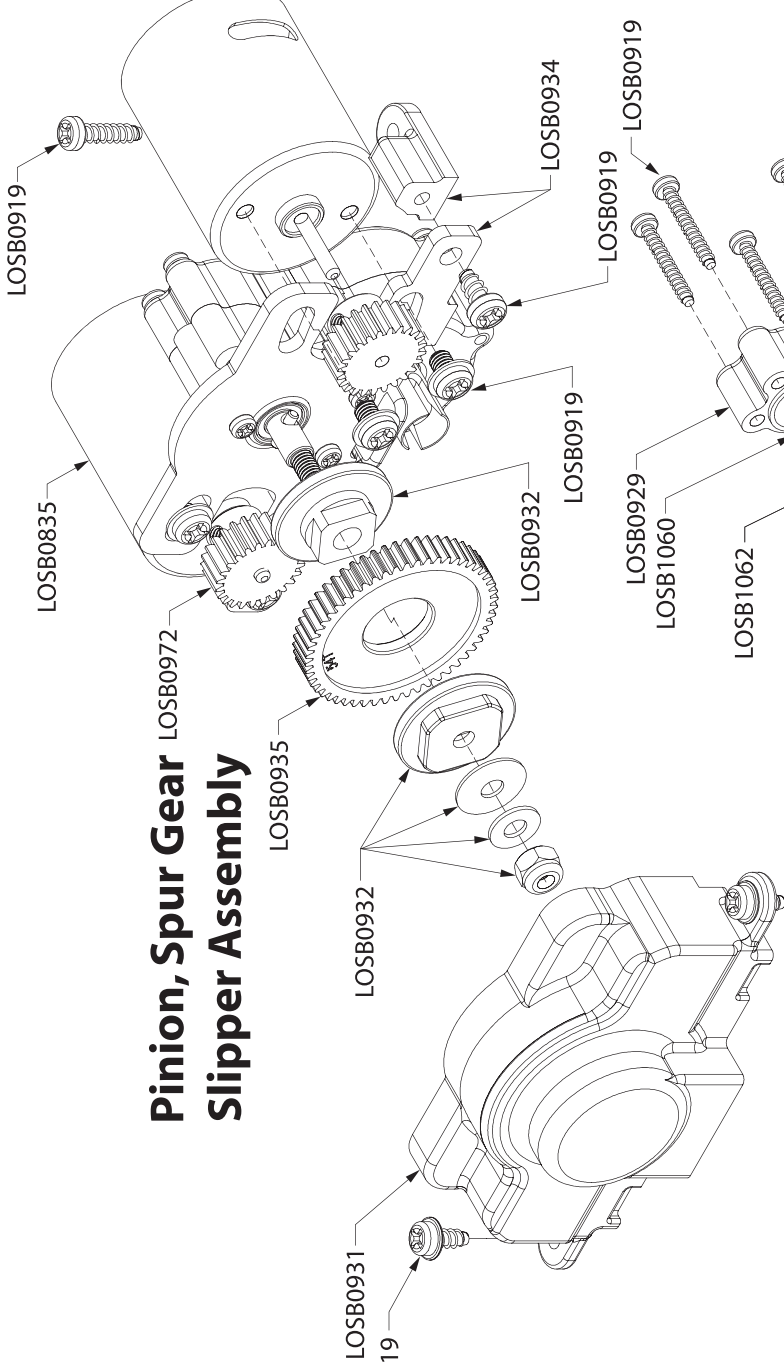

OPTIONAL PARTS

LOS0834 370 Motor Heat Sink Set (2)	\$14.99
LOS0836 "Insane" Option Motor Set (2)	\$59.99
LOS0837 "Insane" Options Motor (1).....	\$31.99
LOS0926 Sway Bar Set (Mini-LST)	\$6.50
LOS0936 Center Spool w/Metal Gears (Mini-LST).....	\$12.00
LOS0970 22T Pinion Gear Set (2) - 370 Motor.....	\$5.00
LOS0972 24T Pinion Gear Set (2) - 370 Motor.....	\$5.00
LOS0973 25T Pinion Gear Set (2) - 370 Motor.....	\$5.00

Servo/Steering Assembly

Battery Tray

Main Chassis

Front and Rear Suspension

Shock Assembly

Pinion, Spur Gear Slipper Assembly

Center Gear Box Assembly