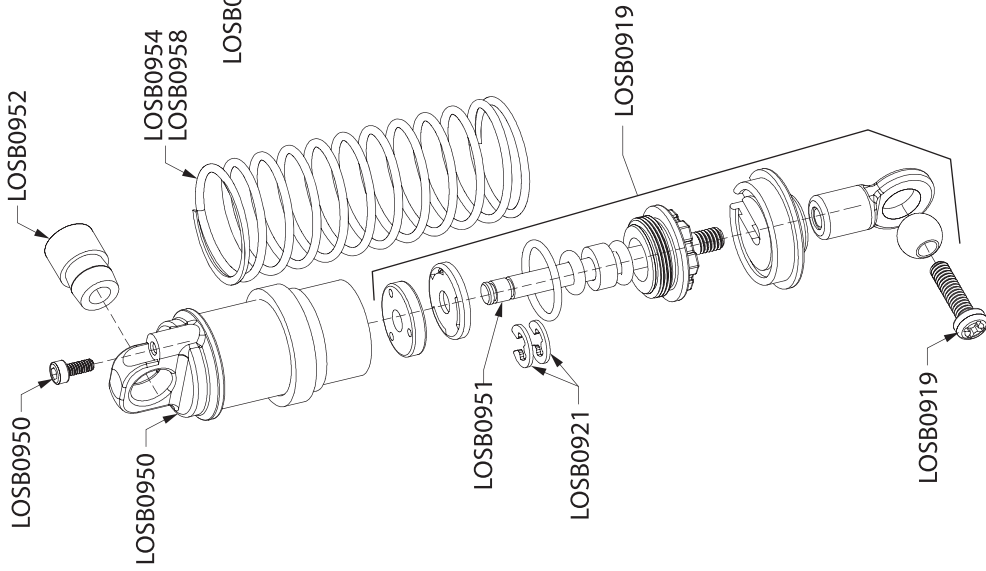

OPTIONAL PARTS

LOS0834 370 Motor Heat Sink Set (2)	\$14.99
LOS0836 "Insane" Option Motor Set (2)	\$59.99
LOS0837 "Insane" Options Motor (1).....	\$31.99
LOS0926 Sway Bar Set (Mini-LST)	\$6.50
LOS0936 Center Spool w/Metal Gears (Mini-LST).....	\$12.00
LOS0970 22T Pinion Gear Set (2) - 370 Motor.....	\$5.00
LOS0972 24T Pinion Gear Set (2) - 370 Motor.....	\$5.00
LOS0973 25T Pinion Gear Set (2) - 370 Motor.....	\$5.00

Servo/Steering Assembly

Battery Tray

Main Chassis

Front and Rear Suspension

Shock Assembly

Pinion, Spur Gear Slipper Assembly

Center Gear Box Assembly